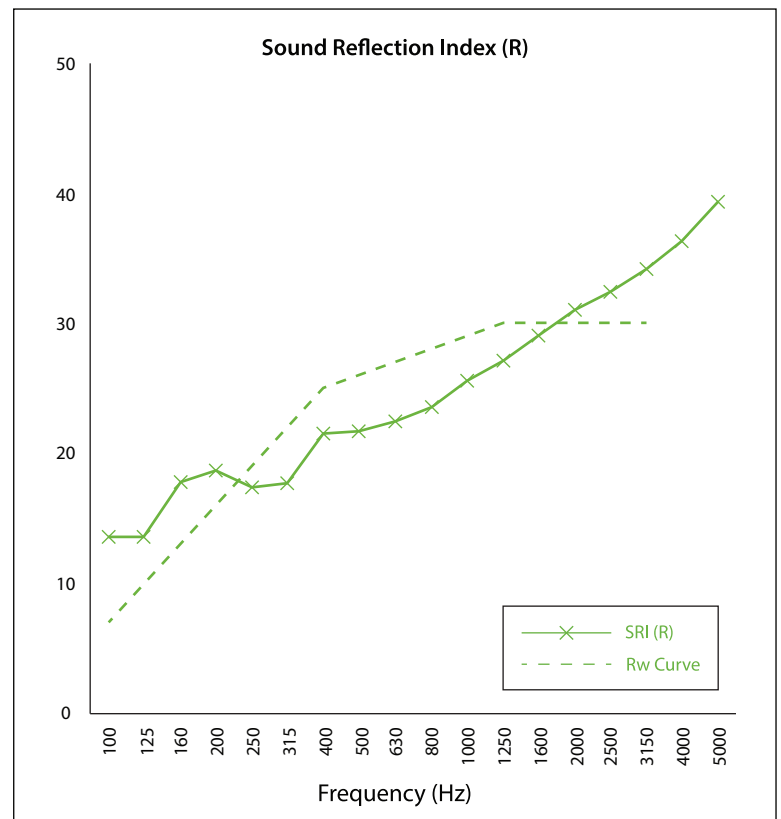

Airborne Sound Transmission Loss

Weighted Sound Reduction Index

MA Test No: 18-004A

Specimen name: Soundstop Construction

Description: 5kg/m2 SoundStop Acoustic Fence Wrap

Centre Frequency	SR (R)	Rw Curve	Deficiencies
100	13.5	7	
125	13.4	10	
160	17.7	13	
200	18.7	16	
250	17.3	19	-1.7
315	17.7	22	-4.3
400	21.5	25	-3.5
500	21.7	26	-4.3
630	22.5	27	-4.5
800	23.6	28	-4.4
1K	25.6	29	-3.4
1.25K	27.1	30	-2.9
1.6K	29.1	30	-0.9
2K	31	30	
2.5K	32.5	30	
3.15K	34.2	30	
4K	36.3		
5K	39.4		

Rw   C   Ctr
26   -1   -3

Total
Rw   26   -29.9