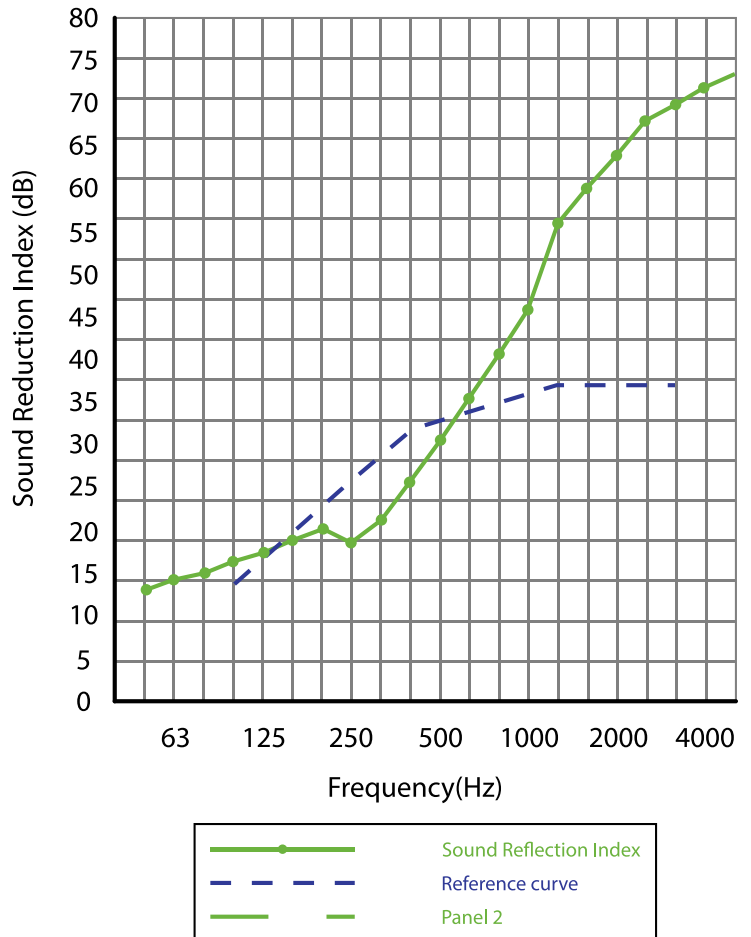

## Specifications (all measurement in millimetres)

Rw/STC - Sound Transmission loss	33
NRC - Noise Reduction Coefficient	1
Weight/dimension - (1200 x 2400 x 61)	49kg
Standard Dimensions – Can Customise	1200 x 2400 x 61
Frame aluminum	C-channel 61 x 32 x 3 (welded corners)
Front face aluminum	Perforated 2mm holes on 3mm centers staggered
Back face aluminum	1mm flat sheet

# Sound Transmission Test

Panel 1 : 1 x 1.0mm Aluminum ( $\rho$ :2900 kg/m<sup>3</sup>, E:85GPa,  $\eta$ :0.01) + 1 x 5.0mm Sound-Stop5 ( $\rho$ :1300 kg/m<sup>3</sup>, E:4.7GPa,  $\eta$ :0.20)

Panel 2 : 1 x 1.0mm Perforated Alloy

Transmission loss