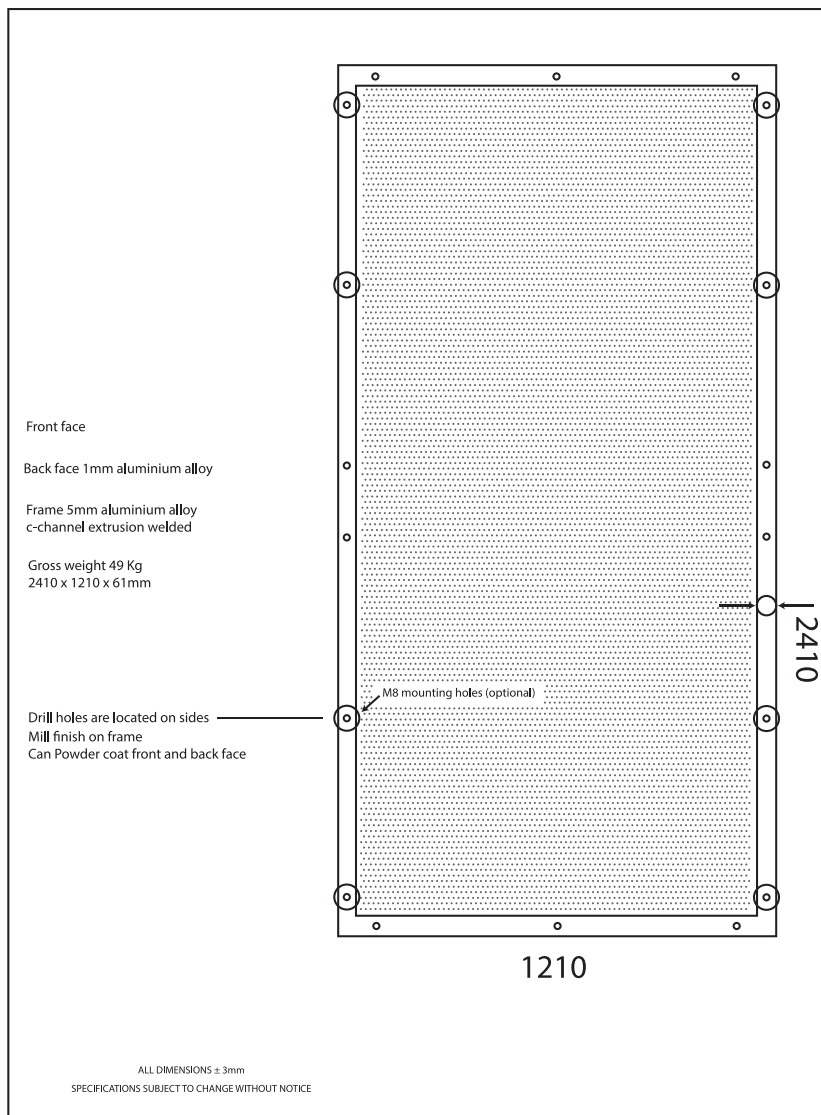

Sound Proof Warehouse