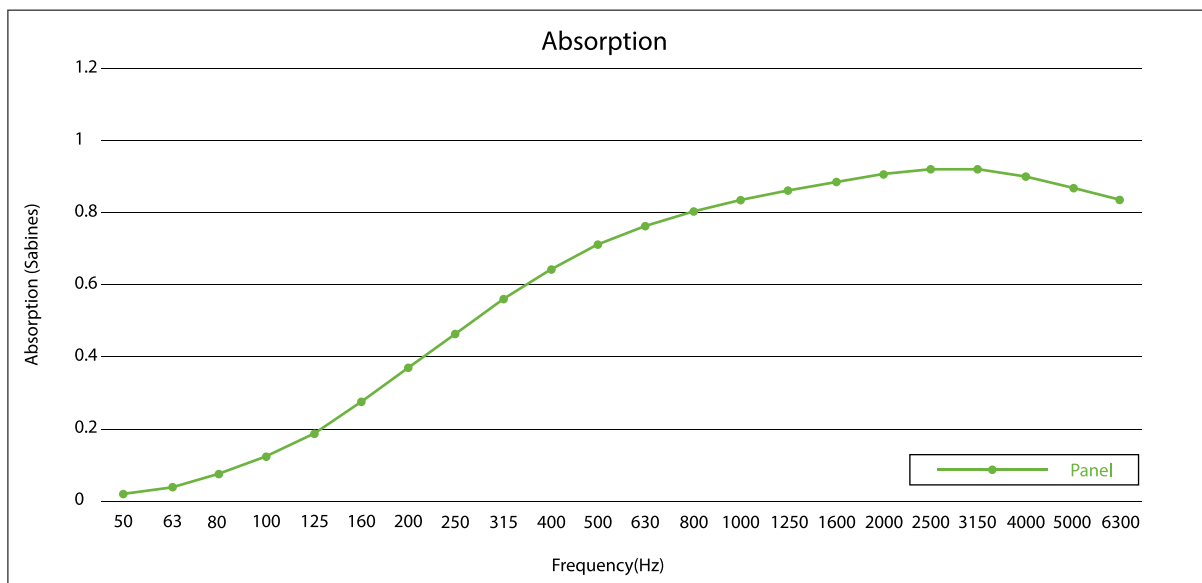

Sound Transmission Test

Panel 1 : 1 x 1.0mm Aluminum (ρ :2900 kg/m³, E:85GPa, η :0.01) + 1 x 5.0mm Sound-Stop5 (ρ :1300 kg/m³, E:4.7GPa, η :0.20)

Panel 2 : 1 x 1.0mm Perforated Alloy

Cavity: Steel Frame (3mm): Stud spacing 1200 mm, Infill Mineral Fiber 650 Thickness 50mm (ρ :100 kg/m³, Rf:53000 Pa.s/m²)

Mass-air-mass resonant frequency = 240 Hz

frequency (Hz)	R(dB)	R(dB)
50	13	
63	14	14
80	15	
100	16	
125	17	17
160	19	
200	20	
250	18	20
315	21	
400	26	
500	31	29
630	36	
800	41	
1000	46	44
1250	56	
1600	60	
2000	64	63
2500	68	
3150	70	
4000	72	72
5000	74	

Transmission loss